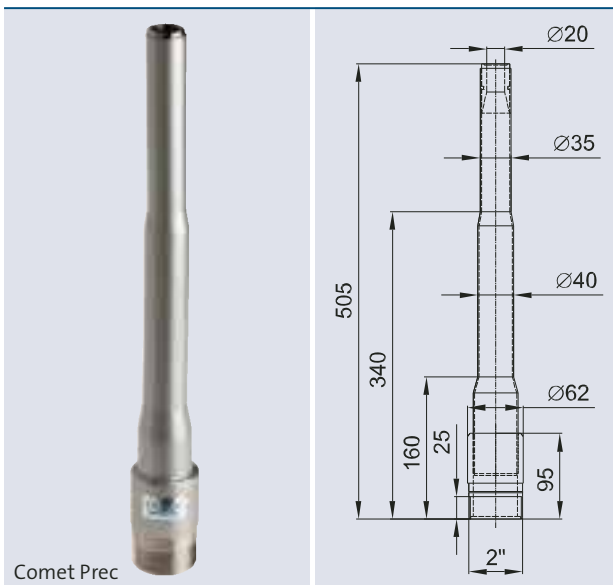

	Fresh Water	Pool Water	Sea Water	220-240 V	400 V	110-120 V	50 Hz	60 Hz	12 V AC	24 V DC	DMX	DMX/RDM	Plug and Spray
Comet Prec 20-20 Silver	✓	✓	✓	✓	✓	✓	✓	✓	✓	✓	✓	✓	✓

COMET PREC 20-20 SILVER

The Comet Prec 20-20 Silver generates a precise clear, full jet that is stable in the wind.

This nozzle is ideal for the combination with Multi Directional Drive II /DMX/02 (see page 26) and Swivel /DMX/02 (see page 28).

Product characteristics at a glance

- Medium-sized single-jet nozzles
- Fountain heights 1,00m to 20,00m
- Clear wind-stable full jet
- Ideal for the combination with Multi Directional Drive II /DMX/02 and Swivel

- Can be implemented as a single fountain or in groups
- Water-level independent
- With flow director

		Comet Prec 20-20 Silver	
Dimensions (Ø x H mm)		62 x 505	
Fountain height		DWB	DDB
		l/min	bar
1.00	[m]	90	0.12
1.25	[m]	96	0.14
1.50	[m]	102	0.17
1.75	[m]	110	0.19
2.00	[m]	117	0.22
2.50	[m]	132	0.28
3.00	[m]	147	0.34
3.50	[m]	160	0.40
4.00	[m]	170	0.46
5.00	[m]	206	0.57
6.00	[m]	227	0.69
7.00	[m]	245	0.81
8.00	[m]	263	0.92
9.00	[m]	279	1.04
10.00	[m]	295	1.16
11.00	[m]	309	1.28
12.00	[m]	323	1.40
14.00	[m]	350	1.64
16.00	[m]	385	1.90
18.00	[m]	420	2.15
20.00	[m]	441	2.40
Material	Stainless steel 1.4571/1.4301 (AISI 316 Ti/304)		
Weight	[kg]	1.55	
Order no.	50523		